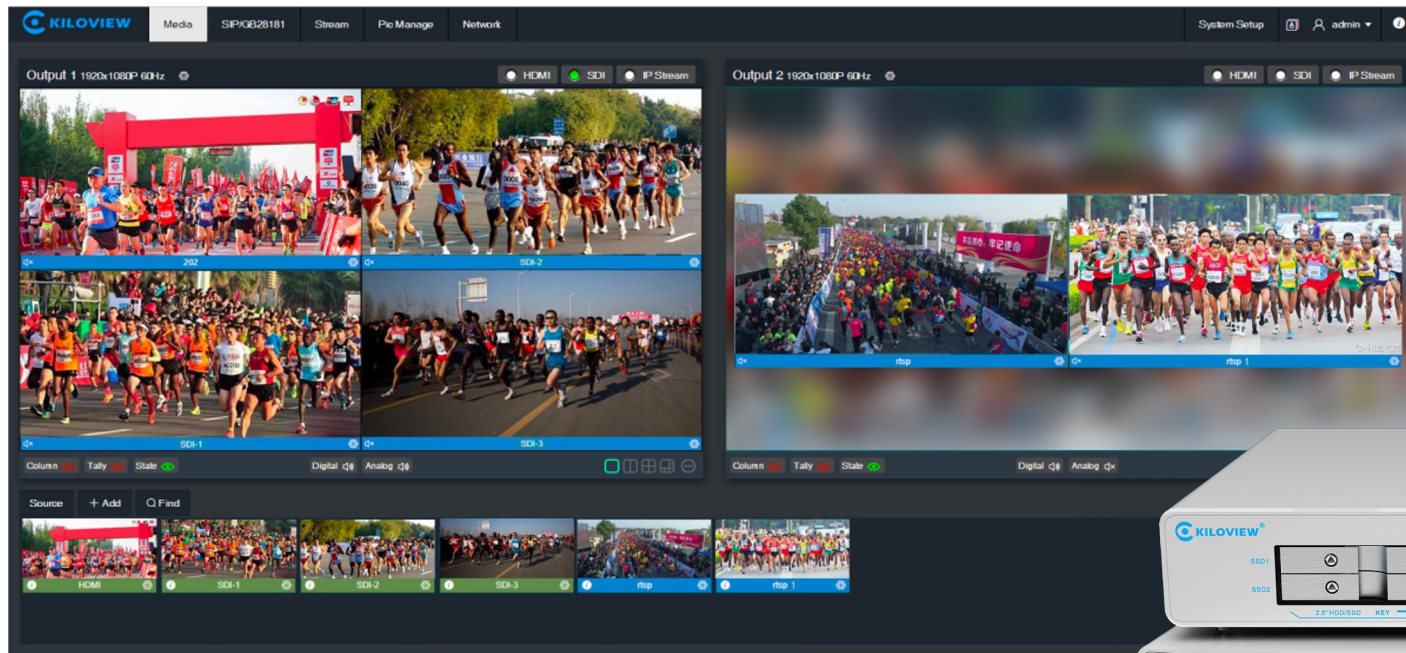

Специальные устройства

- Multi-Party Video Collaboration System. 2 и 4 канала.