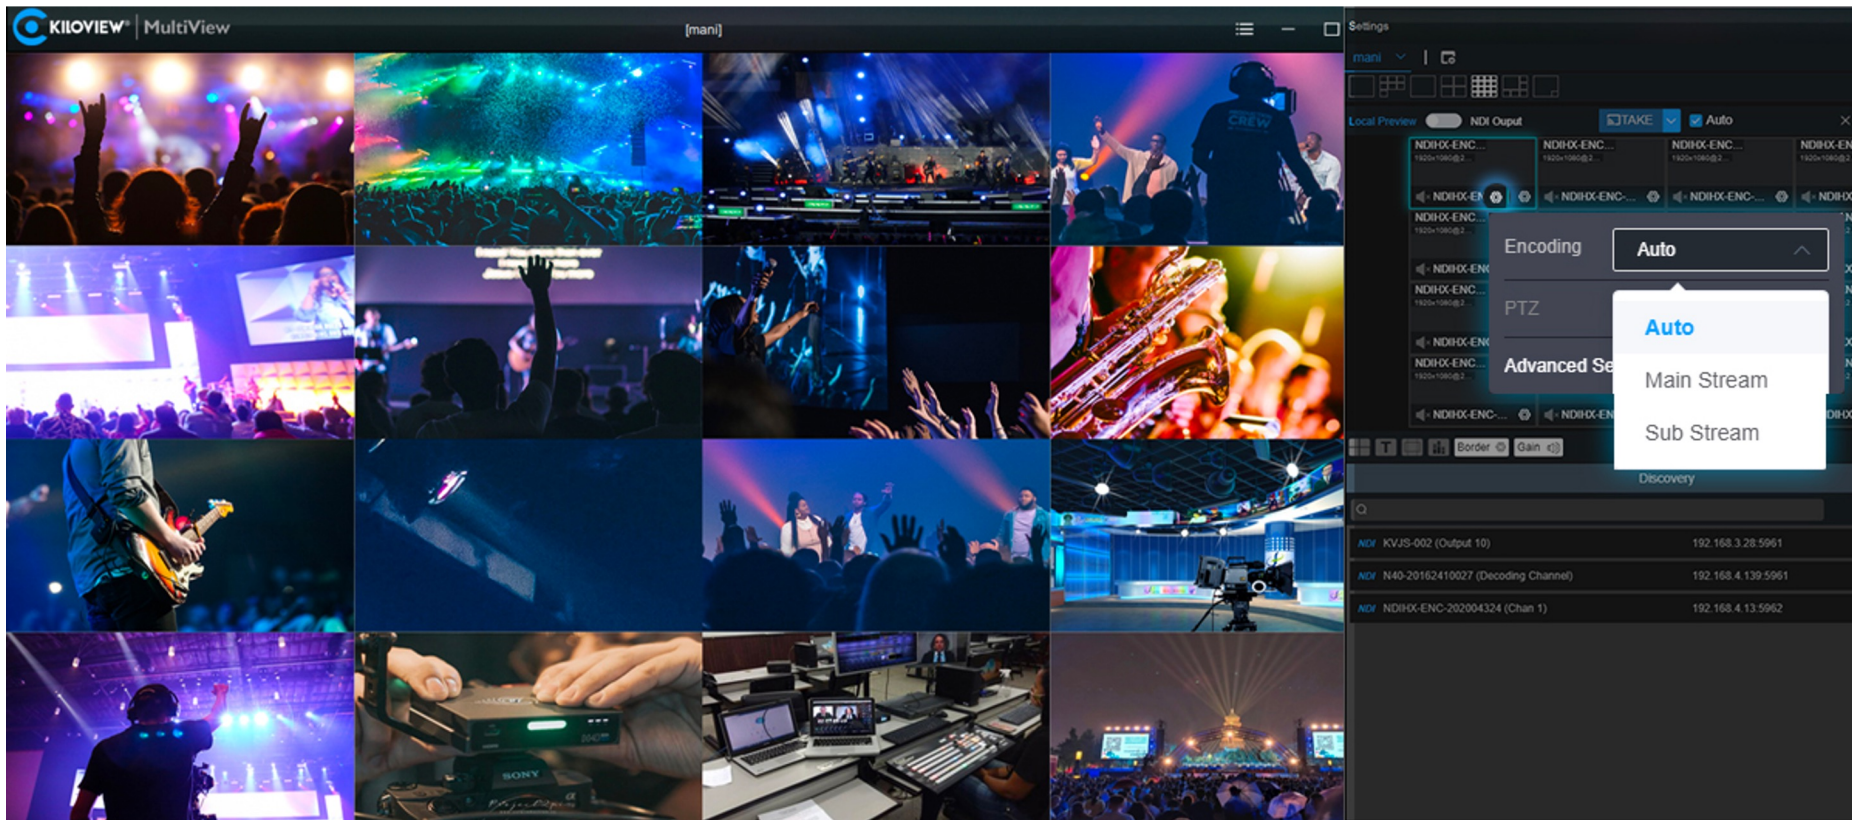

Софт

- MultiView Player