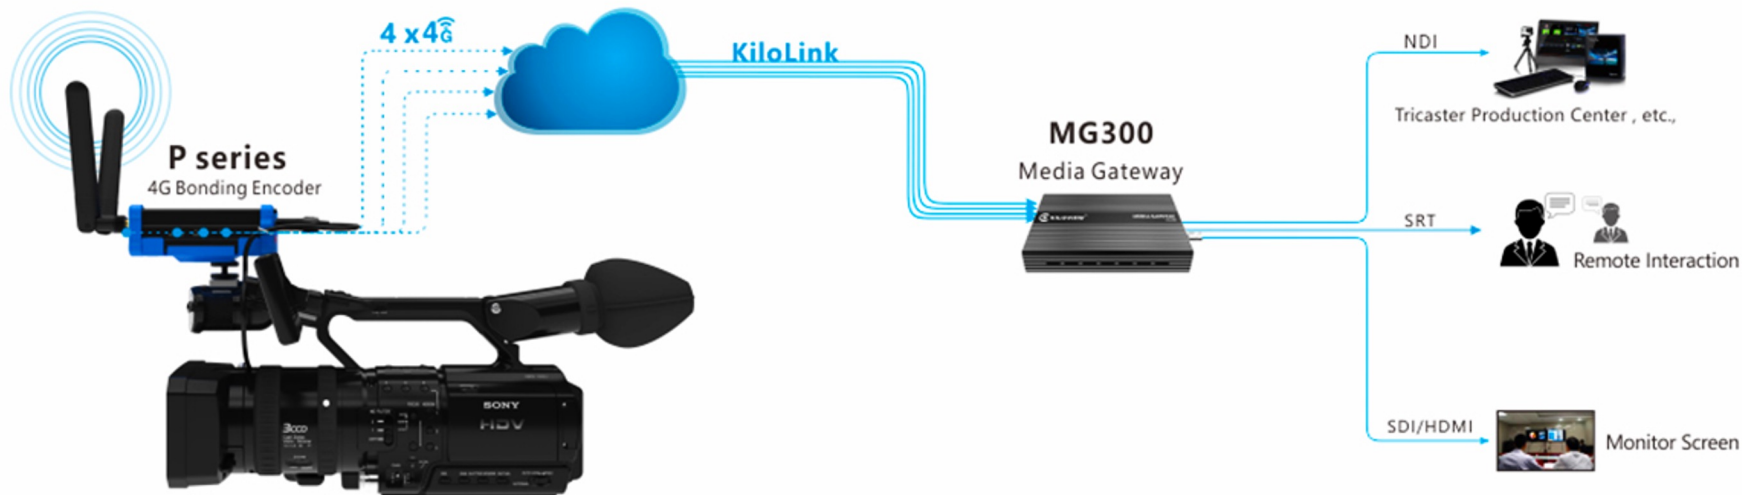

Batch Move Total 14 1 2 10/page

Серверы

- KiloLink

Доступно демо!

Серверы

- Intercom Server

A screenshot of the KiloVIEW Intercom Server interface. The title bar at the top left reads 'KILOVIEW™ KiloView Intercom Server'. On the top right, there are five icons: a microphone (Mute All), a language icon (Language), a refresh icon (Refresh), a gear (Setting), and a user icon (User Center). The main area is a grid of 24 participant cards. The first card, labeled '(admin)', has a green microphone icon and a volume slider at 100. The remaining 23 cards, labeled 1 through 24, have orange microphone icons and volume sliders at 100. The interface is dark-themed with a grid layout.