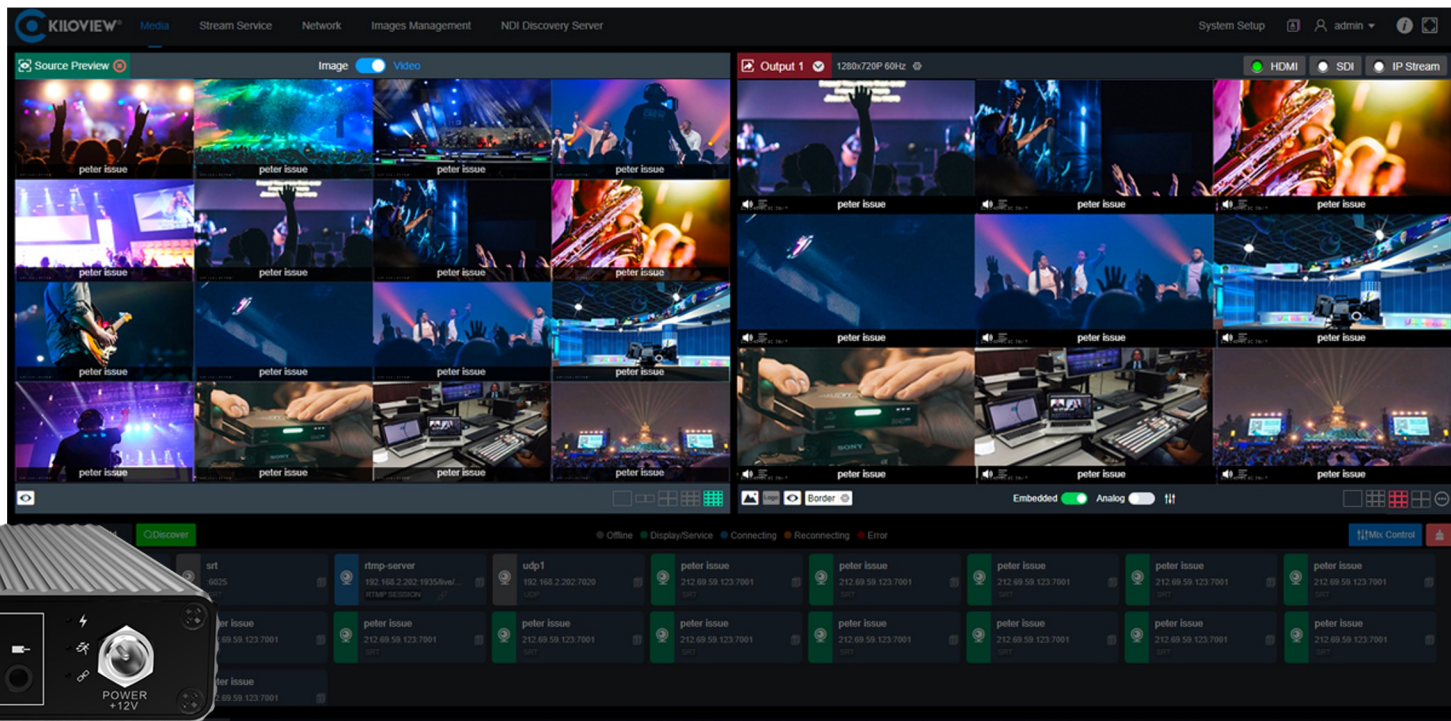

Серия декодеров

- DC230 h264, FullHD, 4 канала декодирования
- D300 4K, 9 каналов декодирования

Специальные устройства

- Multi-Party Video Collaboration System. 2 и 4 канала.

Специальные устройства

- MG300

Софт от Kiloview

- NDI Recording System

The screenshot displays the KiloView NDI Recorder interface. The main area is a 4x5 grid of video feeds, each with a status bar at the top showing 'Unsynchronized' and a bitrate. The feeds include various scenes: a character in a red suit, a sunset, cartoon characters, a train, green grass, a character in a blue suit, a character in a red suit, a character in a purple suit, a beach, a penguin, a character in a blue suit, a red sports car, a character in a yellow suit, a space scene, a character in a red suit, a character in a green suit, a bridge, a character in a colorful suit, a bag, and a cat.