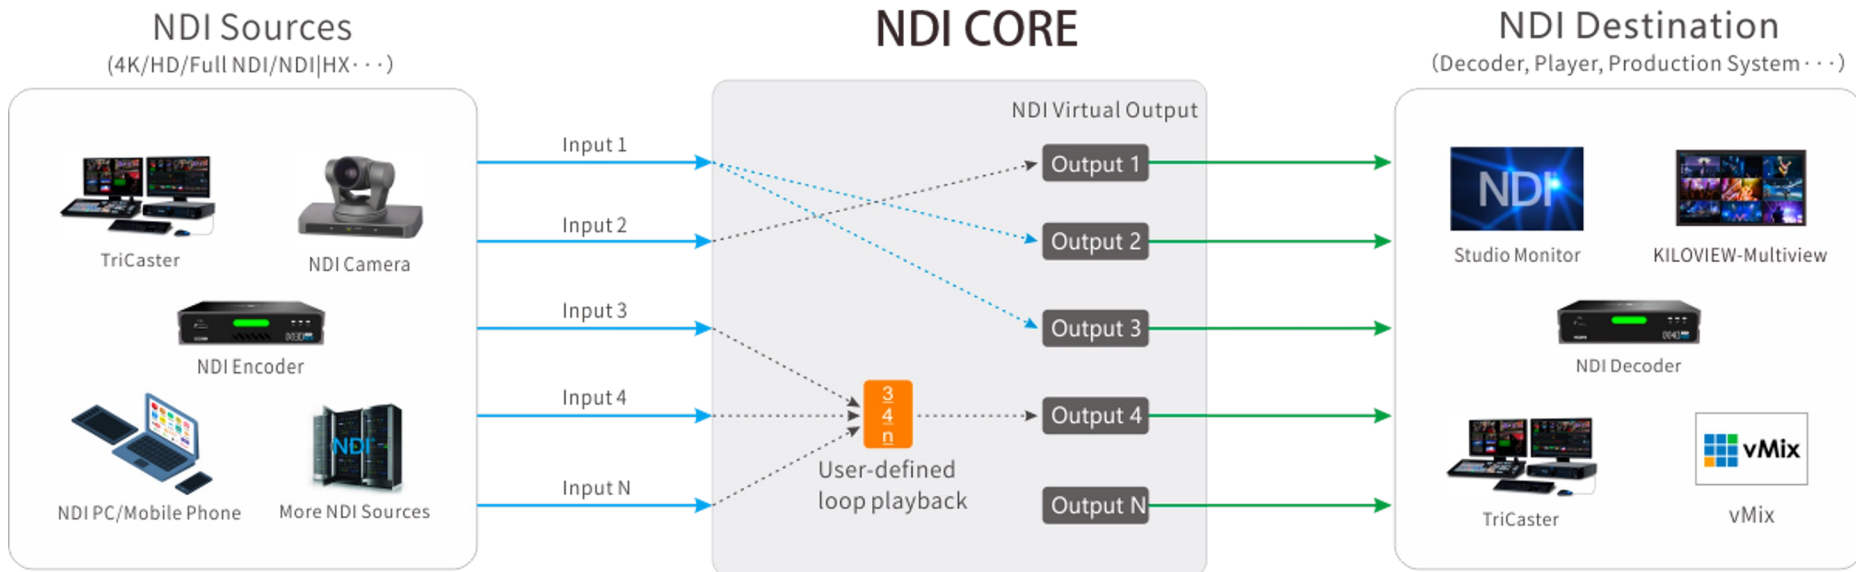

Серия декодеров

- DC230 h264, FullHD, 4 канала декодирования
- D300 4K, 9 каналов декодирования

Специальные устройства

- Multi-Party Video Collaboration System. 2 и 4 канала.

Специальные устройства

- MG300

Софт от Kiloview

- NDI Recording System

The screenshot displays the KiloView NDI Recorder interface. The main area is a 4x5 grid of video feeds, each with a status bar at the top showing 'Unsynchronized' and a bitrate. The feeds include various scenes: a character in a red suit, a sunset, cartoon characters, a train, green grass, a character in a blue suit, a character in a red suit, a character in a purple suit, a beach, a penguin, a character in a blue suit, a red sports car, a character in a yellow suit, a space scene, a character in a red suit, a character in a green suit, a bridge, a character in a colorful suit, a bag, and a cat.

The right-hand panel contains the following sections:

- Recording:** Project Name: NDI Recorder 1. Status: IDLE. Lock/Unlock toggle.
- Storage:** Real-time Data: Current: 0.00MB/s. Performance Evaluation: Off.
- Performance:** Upstream: 0.00KB/s, Downstream: 0.00KB/s. CPU: 52.00%, Temp: 46.00 °C, Mem: 62.00%, GPU: 0.00%.

Софт

- MultiView Player

Софт

- NDI CORE Basic - \$599
- NDI CORE Pro - \$999

Программно-аппаратный комплекс

- NDI CORE MAX

Серверы Kiloview

Серверы